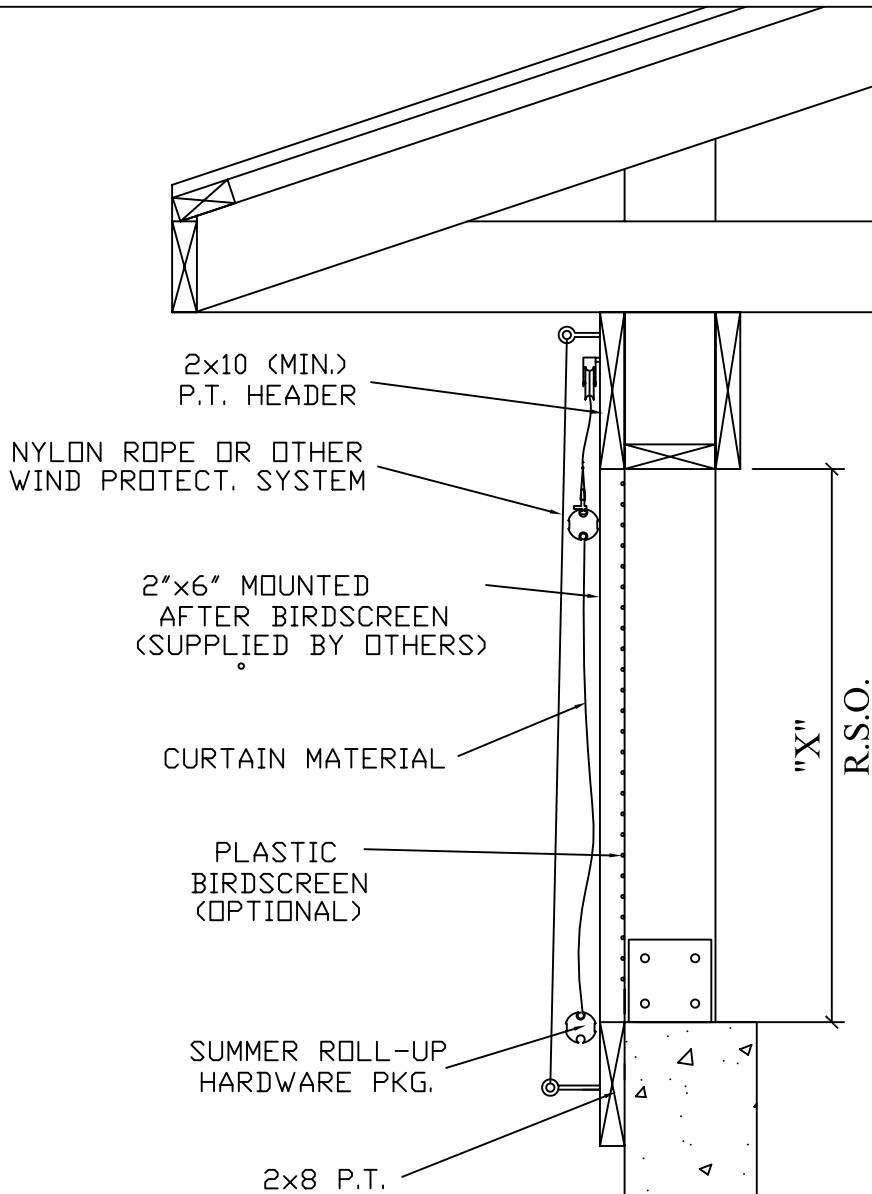

EZ BREEZE TOP DOWN WITH SUMMER ROLL UP

FRAMING OPENING:

CURTAIN
SIZE:

ROUGH SIZE
OPENING ("X")

3 FT.
4 FT.
5 FT.
6 FT.
7 FT.
8 FT.

2'-6"
3'-6"
4'-6"
5'-6"
6'-6"
7'-6"

FAROMOR

P.O. Box 279, RR#1
Shakespeare, Ontario.
NOB 2P0 - (519) 625-8000

TITLE: EZ BREEZE TOP DOWN WITH SUMMER ROLL UP (POST ON CONCRETE)

PROJECT / OWNER:

DRAWN: FEBRUARY 2004

DWG. FILE: 04-1100-R-P-C