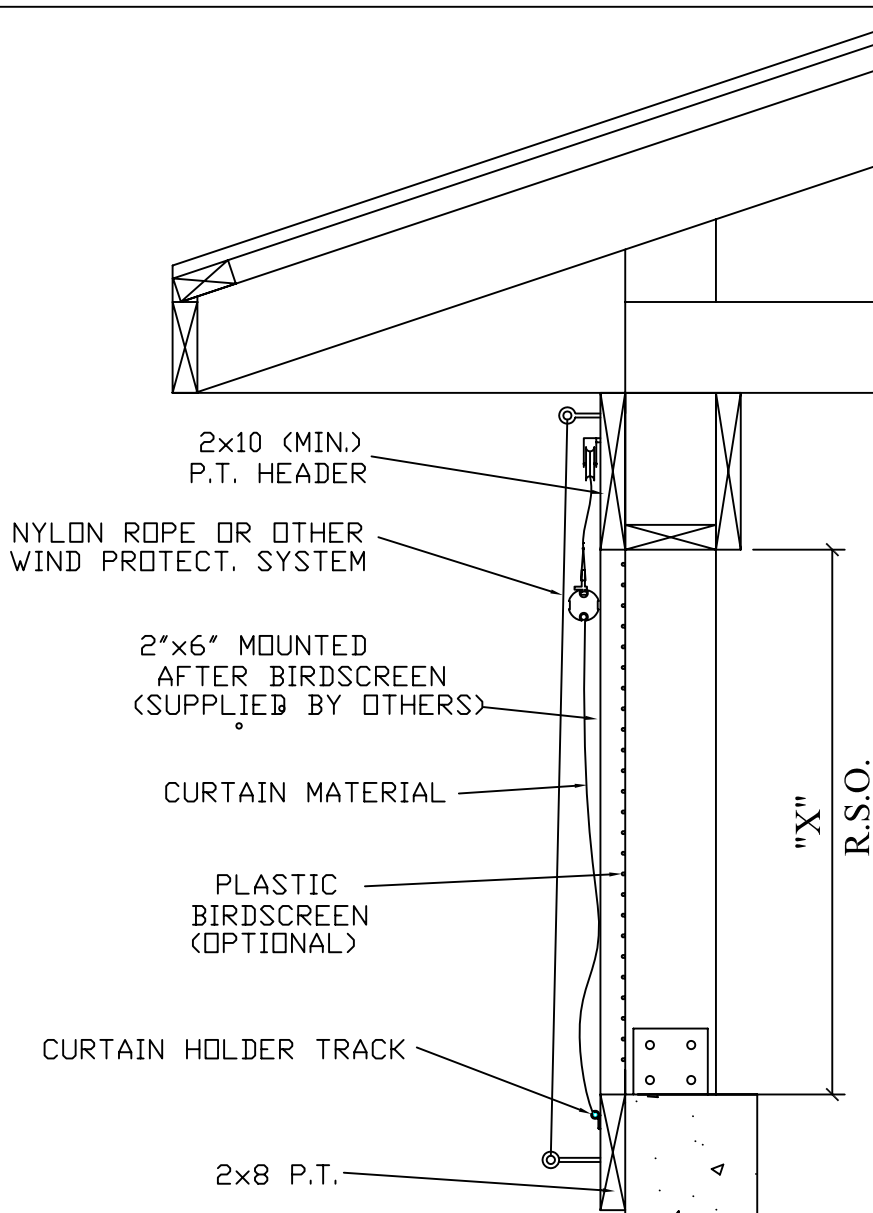

EZ BREEZE TOP DOWN CURTAIN

FRAMING OPENING:

CURTAIN
SIZE:

ROUGH SIZE
OPENING ("X")

3 FT.
4 FT.
5 FT.
6 FT.
7 FT.
8 FT.

2'-6"
3'-6"
4'-6"
5'-6"
6'-6"
7'-6"

FAROMOR

P.O. Box 279, RR#1
Shakespeare, Ontario.
NOB 2P0 - (519) 625-8000

TITLE: EZ BREEZE TOP DOWN CURTAIN (POST ON CONCRETE)

PROJECT / OWNER:

DRAWN: FEBRUARY 2004

DWG. FILE: 04-1000-R-P-C