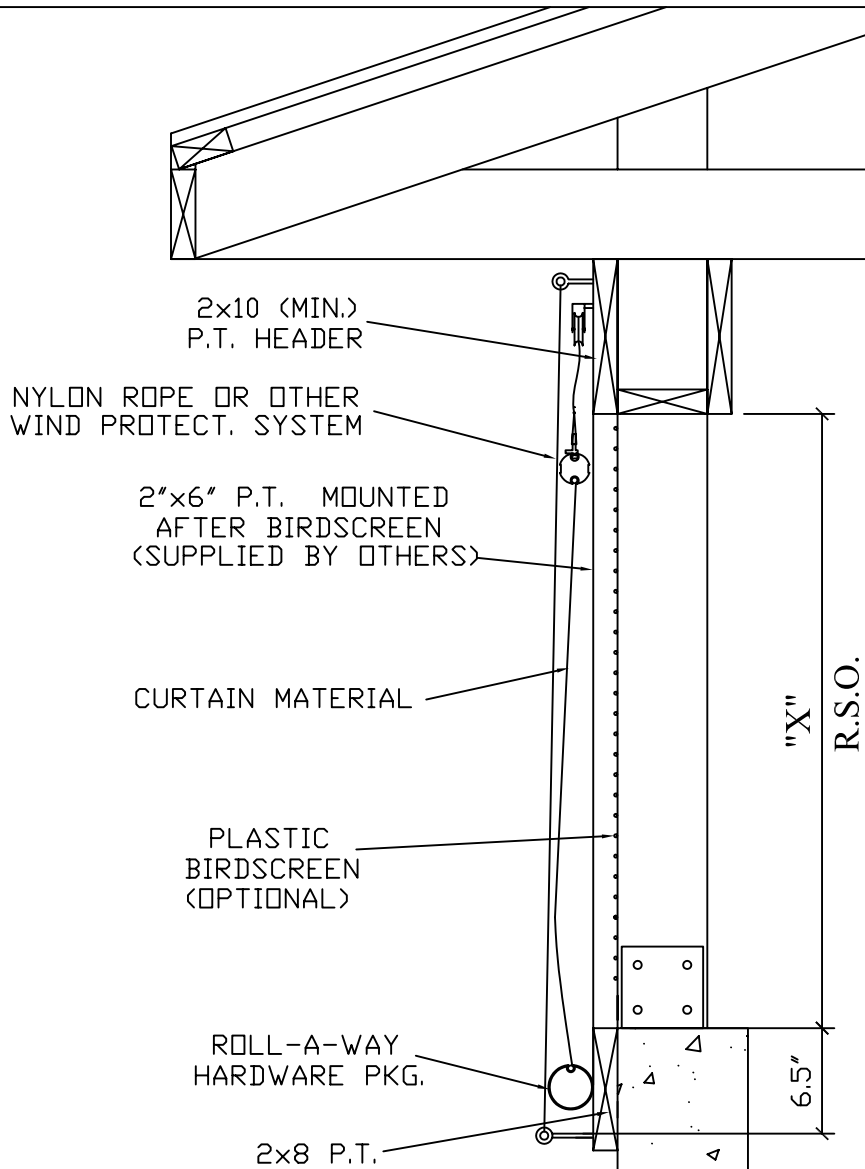

# ROLL-A-WAY CURTAIN

## FRAMING OPENING:

CURTAIN  
SIZE:

ROUGH SIZE  
OPENING ("X")

6 FT.  
7 FT.  
8 FT.  
9 FT.  
10 FT.

5'-6"  
6'-6"  
7'-6"  
8'-6"  
9'-6"

**FAROMOR**

P.O. Box 279, RR#1  
Shakespeare, Ontario.  
N0B 2P0 - (519) 625-8000

TITLE: ROLL-A-WAY CURTAIN (POST ON CONCRETE)

PROJECT / OWNER:

DRAWN: FEBRUARY 2004

DWG. FILE: 04-1200-R-P-C