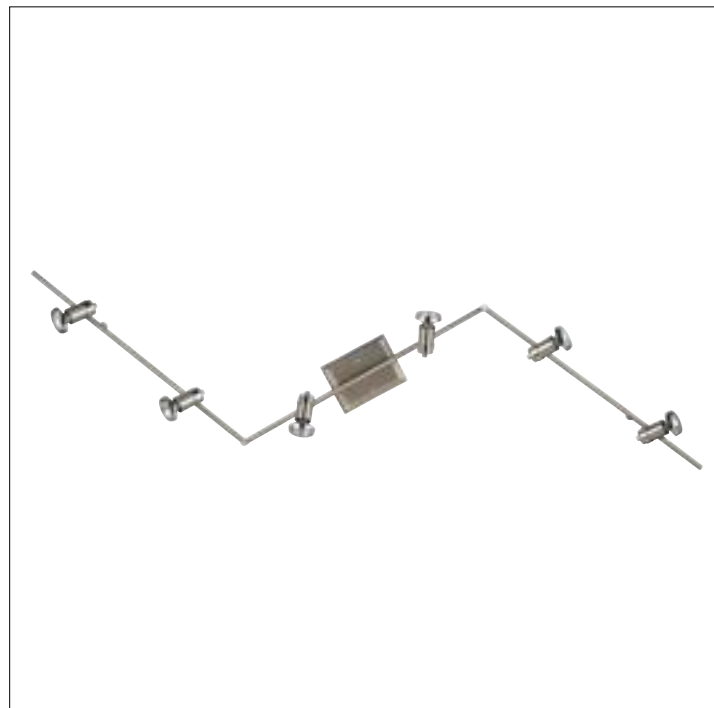

SHAY

6-Light track

part # IT391A06BCH10

General

Size of fixture: 71" W x 4 3/4" H
Finish: brushed pewter and chrome
Head size: 1 3/8" W x 2 3/4" H
Canopy size: 6 1/4" W x 4 3/4" H
Lamping: 6 x 50W GU10 bulbs (not included)
Mounting: adjustable arms and tilting heads

Packaging

Colour box: 24.80" x 6.30" x 5.91" (630 x 160 x 150mm)
Colour box weight: 6.17 lbs (2.80 kgs)
Master box: 25.20" x 20.08" x 12.60" (640 x 510 x 320mm)
Pieces per master box: 6
Master box weight: 38.58 lbs (17.50 kgs)

Warranty & Safety Standards

Warranty 1 year
cCSAus
Rated for damp locations

Prepared for
Contact
Date
Presented by
Remarks

WARNING: The use of this product can expose you to chemicals including Cadmium, which is known to the State of California to cause cancer, and Lead, which is known to the State of California to cause birth defects and/or other reproductive harm. For more information go to www.P65Warnings.ca.gov.