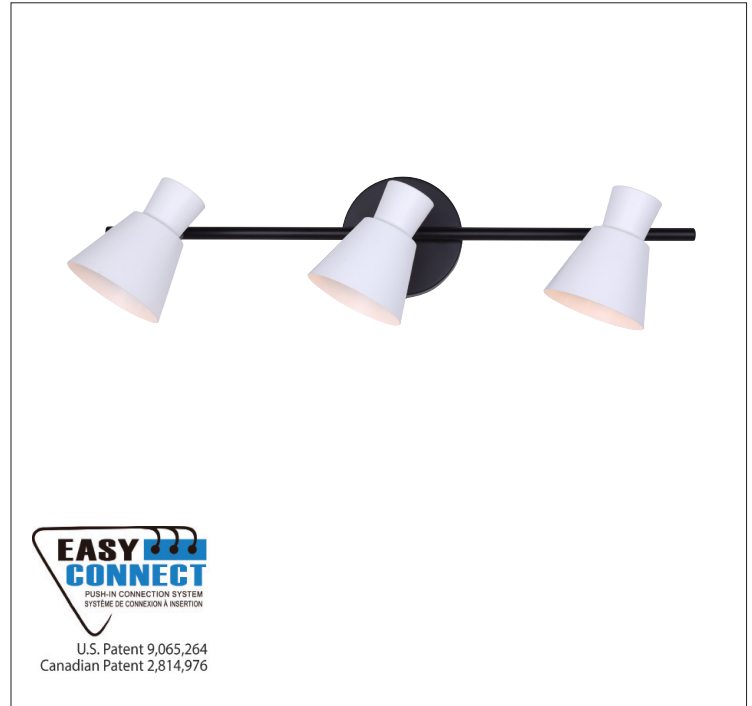

RADLEY Track Light

part # IT1163A03BW10

General

Size of fixture: 22 1/2" W x 7" H x 4 3/4" D

Finish: matte black + matte white

Shade size: 3 3/4" x 4 1/2"

Canopy size: 4 3/4" diameter

Lamping: 3 x 50W GU10 bulbs (not included)

Mounting: ceiling or wall

Adjustable heads

Packaging

Colour box: 23.23" x 7.09" x 5.12" (590 x 180 x 130mm)

Colour box weight: 2.87 lbs (1.30kg)

Master box: 22.25" x 23.82" x 10.83" (565 x 600 x 275mm)

Master box weight: 19.40 lbs (8.80 kgs)

Pieces per Master box: 6

Warranty & Safety Standards

Warranty - one year

cCSAus

EASY CONNECT™

Rated for damp locations

Prepared for
Contact
Date
Presented by
Remarks