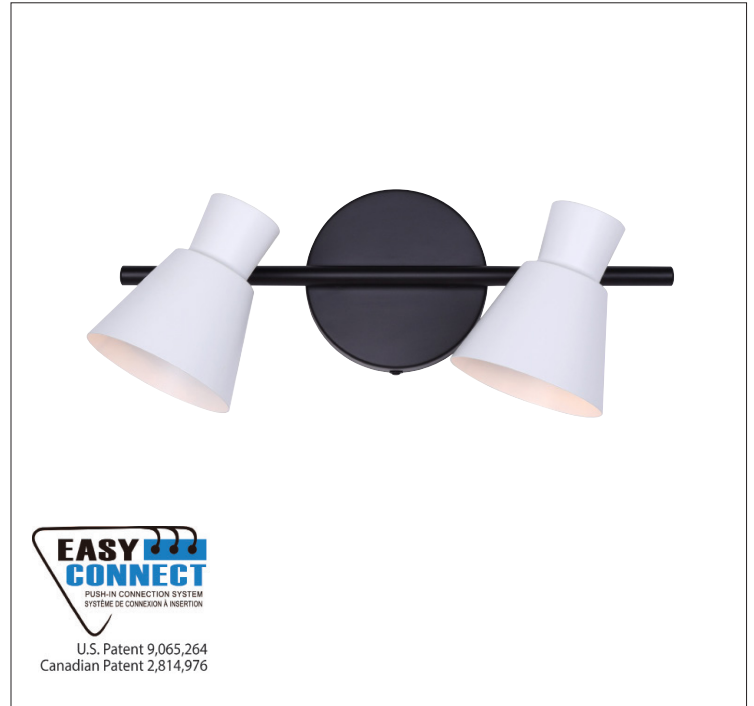

RADLEY Track Light

part # IT1163A02BW10

General

Size of fixture: 14" W x 7" H x 4 3/4" D

Finish: matte black + matte white

Shade size: 3 3/4" x 4 1/2"

Canopy size: 4 3/4" diameter

Lamping: 2 x 50W GU10 bulbs (not included)

Mounting: ceiling or wall

Adjustable heads

Packaging

Colour box: 14.77" x 7.09" x 5.12" (375 x 180 x 130mm)

Colour box weight: 2.09 lbs (0.95 kg)

Master box: 22.25" x 15.16" x 10.83" (565 x 385 x 275mm)

Master box weight: 13.76 lbs (6.20 kgs)

Pieces per Master box: 6

Warranty & Safety Standards

Warranty - one year

cCSAus

EASY CONNECT™

Rated for damp locations

Prepared for
Contact
Date
Presented by
Remarks