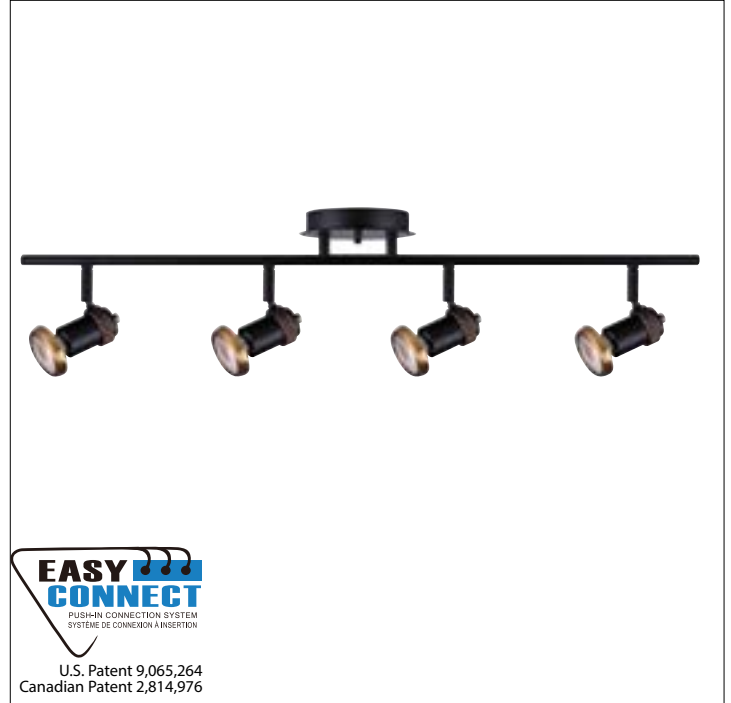

CANARM INC.

709 East Main Street, Teutopolis, IL USA 62467

Tel: 1-800-267-4427 | Fax: 1-800-263-4598

www.canarm.com

TAYTE Track Light

part #IT1057A04BKG10

General

Size of fixture: 29" W x 6 1/2" H x 5" D

Finish: matte black and gold

Glass: N/A

Glass size: N/A

Canopy size: 4 1/2" diameter

Lamping: 4 x 50W GU10 bulbs (not included)

Mount: ceiling/wall

EasyConnect™

Packaging

Colour box: 6.30" x 5.51" x 29.92" (160 x 140 x 760mm)

Colour box weight: 2.87 lbs (2.30 kgs)

Master box: 30.32" x 11.62" x 19.88" (770 x 295 x 505mm)

Master box weight: 19.40 lbs (14.90 kgs)

Master box units: 6