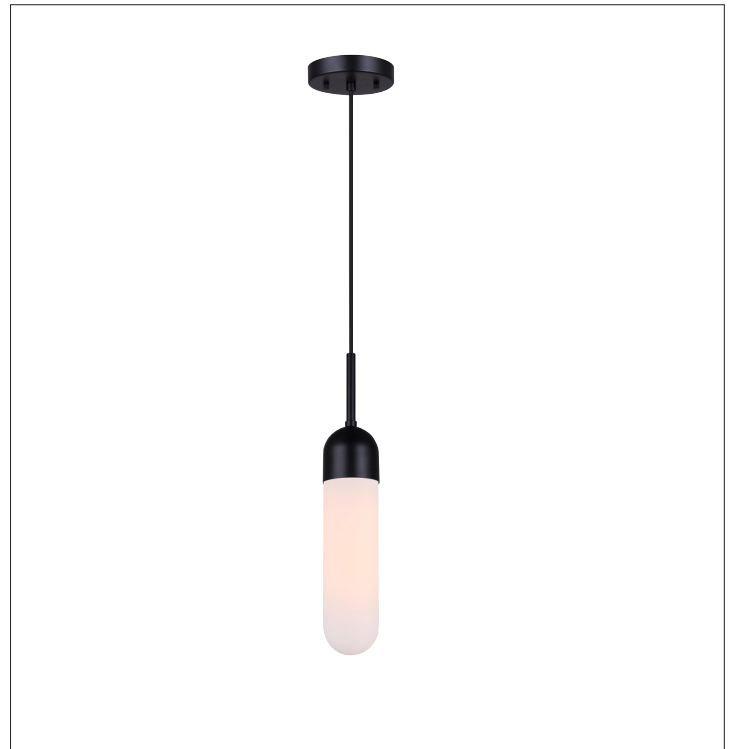

CANARM LTD.

PO Box 367, 2157 Parkedale Avenue, Brockville, Ontario K6V5V6

Tel: 613-342-5424 | Fax: 1-800-263-4598

2555 Rue Bernard Lefebvre, Laval, Quebec H7C 0A5

Tel: 1-450-665-2535 | Fax: 1-450-665-0910

CANARM INC.

709 East Main Street, Teutopolis, IL USA 62467

Tel: 1-800-267-4427 | Fax: 1-800-263-4598

www.canarm.com

BEVIN Pendant light

part # IPL1126A01BK

General

Size of fixture: 4 3/4" W x 16 3/4" - 64 3/4" H

Finish: matte black

Shade: flat opal glass

Shade size: 2 5/6" W x 9 1/3" H

Canopy size: 4 3/4" diameter

Lamping: 1 x 60W B or T bulb (not included)

Mounting: ceiling, adjustable height

48" black fabric cord

Packaging

Colour box: 12.60" x 8.47" x 5.71" (320 x 215 x 145mm)

Colour box weight: 2.09 lbs (0.95 kgs)

Master box: 18.11" x 17.52" x 13.00" (460 x 445 x 330mm)

Master box weight: 13.89 lbs (6.30 kgs)

Units per Master box: 6

Warranty & Safety Standards

Warranty 1 year

cCSAus

Rated for damp locations

Prepared for
Contact
Date
Presented by
Remarks