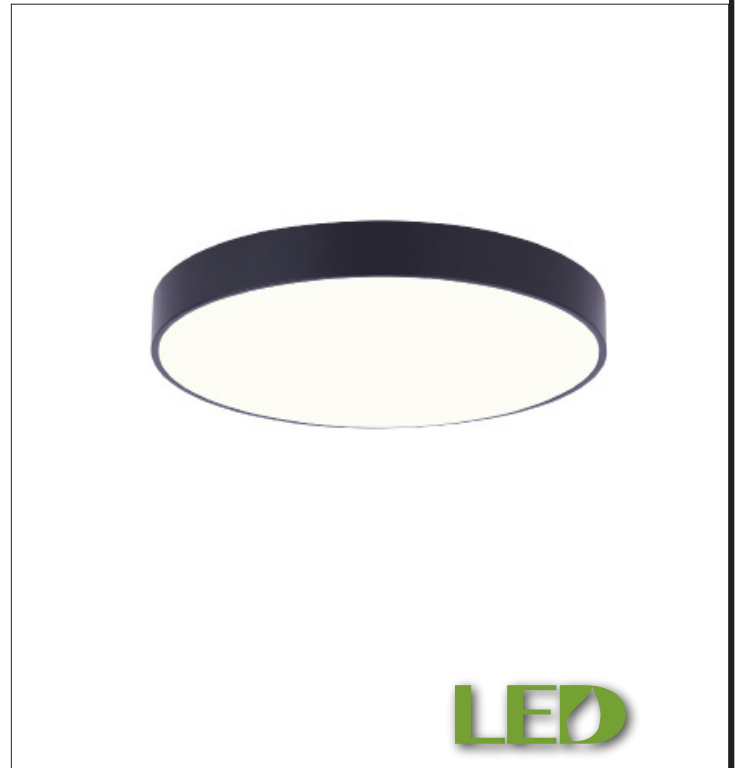

LUNA

6" LED EDGELESS LIGHT

part # DL-6F-10WS-BK-C

General

Size of fixture: 6" diameter x 1" H
Finish: matte black with PVC lens
Energy used: 10 watt
Light output: 680, 700, 700, 720, 730 lumens, CRI 90
Colour temperature: 2700K, 3000K, 3500K, 4000K, 5000K
Bulb life: 50,000 hours
Compatible dimmers: LEVITON #742-6672-HLW, LEVITON #722-6674-PDW, LUTRON #SCL-153PH-WH, LEVITON #742-66EV-P0W
Mounting: Wall or Ceiling Mount

Packaging

Colour box: 2.56" x 8.07" x 7.68" (65 x 205 x 195mm)
Colour box weight: 1.10 lbs (0.50 kgs)
Master box: 13.78" x 16.93" x 16.14" (350 x 430 x 410mm)
Master box weight: 24.25 lbs (11.00 kgs)
Units per master box: 20

Warranty & Safety Standards

Warranty: 5 year
cETLus rated
Suitable for wet locations.

Prepared for
Contact
Date
Presented by
Remarks