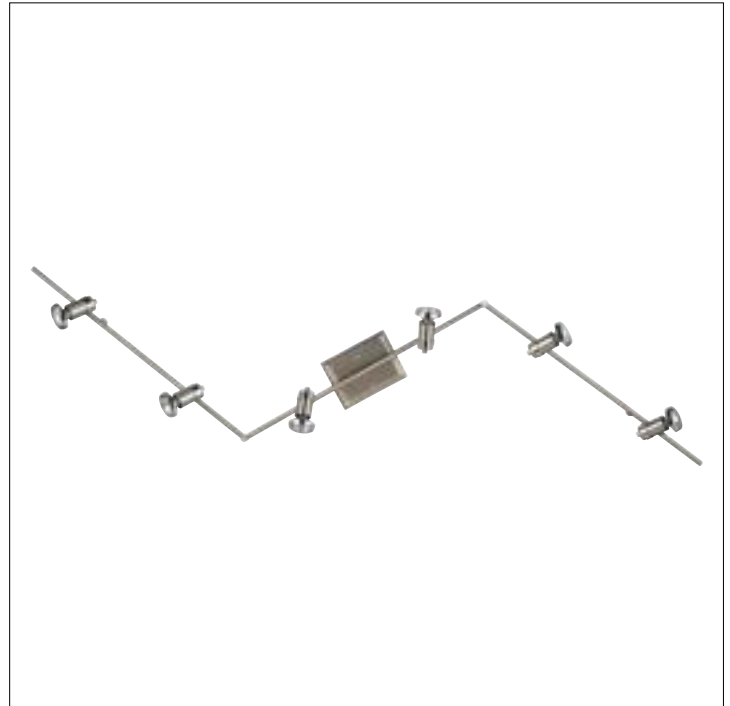

SHAY

6-Light track

part # IT391A06BCH10

General

Size of fixture: 71" W x 4 3/4" H
Finish: brushed pewter and chrome
Lamping: 6 x 50W GU10 bulbs (not included)
Mounting: adjustable arms and tilting heads

Packaging

Colour box: 24.80" x 6.30" x 5.91" (630 x 160 x 150mm)
Colour box weight: 6.17 lbs
Master box: 25.20" x 20.08" x 12.60" (640 x 510 x 320mm)
Pieces per master box: 6
Master box weight: 38.58 lbs

Warranty & Safety Standards

Warranty 1 year
cCSAus
Rated for damp locations

Prepared for
Contact
Date
Presented by
Remarks

WARNING: The use of this product can expose you to chemicals including Cadmium, which is known to the State of California to cause cancer, and Lead, which is known to the State of California to cause birth defects and/or other reproductive harm. For more information go to www.P65Warnings.ca.gov.