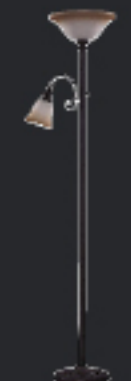

# Heart Island

oil rubbed bronze finish | smoke tipped glass  
 fini bronze frotté à l'huile | vitre fumée inclinée

ROYAL. It's exclusive. Il est exclusif.

**RICH224A05ORB**  
 22 5/8" H x 22 1/2" W  
 bulbs | ampoules: 5 x 60W C

**RICH224A03ORB**  
 21 1/2" H x 19 3/4" W  
 bulbs | ampoules: 3 x 60W C

**RICH224A03ORB18**  
 16 1/2" H x 17 3/4" W  
 bulbs | ampoules: 3 x 100W A19

**RISF224A03ORB**  
 14 1/2" H x 15 3/8" W  
 bulbs | ampoules: 3 x 60W C

**RIVL224A03ORB**  
 10" H x 24" W x 7 1/2" D  
 bulbs | ampoules: 3 x 100W A19

**RIVL224A02ORB**  
 10" H x 14" W x 7 1/2" D  
 bulbs | ampoules: 2 x 100W A19

**RIVL224A01ORB**  
 11" H x 6" W x 7 1/2" D  
 bulbs | ampoules: 1 x 100W A19

**RIPL224A01ORB**  
 65 7/8" H x 6" W  
 bulbs | ampoules:  
 1 x 60W A19

**RIFL224A72ORB**  
 72" H x 21" W  
 bulbs | ampoules:  
 1 x 60W A + 1 x 100W A

**RIFM224A13ORB**  
 7 7/8" H x 13 1/4" W  
 bulbs | ampoules: 2 x 60W A19