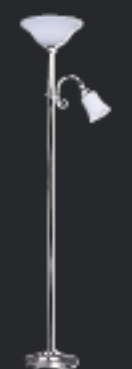

RICH250A05BPT
24" H x 19 1/2" W
bulbs | ampoules: 5 x 100W A19

RICH250A03BPT
21 3/4" H x 18 1/2" W
bulbs | ampoules: 3 x 100W A19

RICH250A03BPT18
21" H x 17 3/4" W
bulbs | ampoules: 3 x 100W A19

RICH250A09BPT
30 1/2" H x 25" W
bulbs | ampoules: 9 x 60W A19

Flamenco

brushed pewter finish | flat opal glass
fini étain brossé | vitre opale matte

ROYAL. It's exclusive. Il est exclusif.

RIPL250A02BPT
18 1/2" H x 36" W
bulbs | ampoules:
2 x 100W A

RIPL250A01BPT
61 3/4" H x 5 1/8" W
bulbs | ampoules:
1 x 100W A19

RIFL250A72BPT
72" H x 20 3/4" W
bulbs | ampoules:
1 x 100W + 1 x 60W A19

RITL250A22BPT
22" H x 13 1/4" W
bulbs | ampoules: 2 x 60W A15

RIWF250A01BPT
10 1/2" H x 5 1/8" W x 7 1/4" D
bulbs | ampoules: 1 x 60W A

RIFM250A14BPT
6 1/2" H x 13 3/4" W
bulbs | ampoules: 2 x 60W A19

RISF250A03BPT
14 1/4" H x 15 3/8" W
bulbs | ampoules: 3 x 100W A19