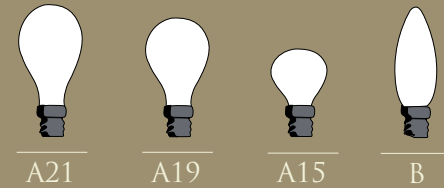

GU10 BASE / CULOT GU10
B-GU10R050W
50W FLOODLIGHT ~ FAISCEAU LARGE 50W

GU10 BASE / CULOT GU10
B-GU10I050W
50W FROSTED BULB ~ AMPOULE GIVRÉE 50W

THE BULBS
LES AMPOULES
WWW.CANARM.COM

BULBS ~ AMPOULES

INCANDESCENT
MEDIUM BASE ~ CULOT MOYEN