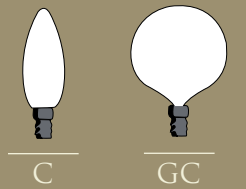

INCANDESCENT
CANDELABRA BASE ~ CULOT CANDELABRE