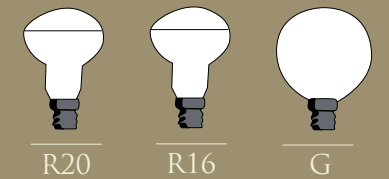

GU10 BASE / CULOT GU10
B-GU10R050W
50W FLOODLIGHT ~ FAISCEAU LARGE 50W

GU10 BASE / CULOT GU10
B-GU10I050W
50W FROSTED BULB ~ AMPOULE GIVRÉE 50W

THE BULBS
LES AMPOULES
WWW.CANARM.COM

BULBS ~ AMPOULES

INCANDESCENT
MEDIUM BASE ~ CULOT MOYEN