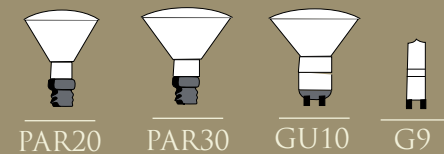

greenchoice
CANARM LTD.

CFL MEDIUM BASE
CFL À CULOT MOYEN
B-CFL20R011W
11W COMPACT FLUORESCENT
FAISCEAU LARGE 11W

greenchoice
CANARM LTD.

GU24 BASE
GU24 À CULOT
B-GU24R013W
13W BULB ~ AMPOULE 13W
MINIMUM STARTING TEMPERATURE -18°C
TEMPÉRATURE MINIMUM DE DÉPART -18 DEGRÉS C
BULB LIFE 10,000 HOURS
DURÉE D'AMPOULE 10,000 HEURES
2700K

greenchoice
CANARM LTD.

GU24 BASE
GU24 À CULOT
B-GU24R023W
23W BULB ~ AMPOULE 23W
MINIMUM STARTING TEMPERATURE -18°C
TEMPÉRATURE MINIMUM DE DÉPART -18 DEGRÉS C
BULB LIFE 10,000 HOURS
DURÉE D'AMPOULE 10,000 HEURES
2700K

PAR20 MEDIUM BASE
PAR20 À CULOT MOYEN
B-PAR20R050W
50W FLOODLIGHT ~ FAISCEAU LARGE 50W

PAR20 MEDIUM BASE
PAR20 À CULOT MOYEN
B-PAR20I050W
50W FROSTED BULB ~ AMPOULE GIVRÉE 50W

GU10 BASE / CULOT GU10
B-GU10R035W
35W FLOODLIGHT ~ FAISCEAU LARGE 35W

GU10 BASE / CULOT GU10
B-GU10R050W
50W FLOODLIGHT ~ FAISCEAU LARGE 50W

GU10 BASE / CULOT GU10
B-GU10I050W
50W FROSTED BULB ~ AMPOULE GIVRÉE 50W

THE BULBS
LES AMPOULES
WWW.CANARM.COM

BULBS ~ AMPOULES

INCANDESCENT
MEDIUM BASE ~ CULOT MOYEN

INCANDESCENT
CANDELABRA BASE ~ CULOT CANDELABRE

FLUORESCENT

HALOGEN

THE BULBS
LES AMPOULES